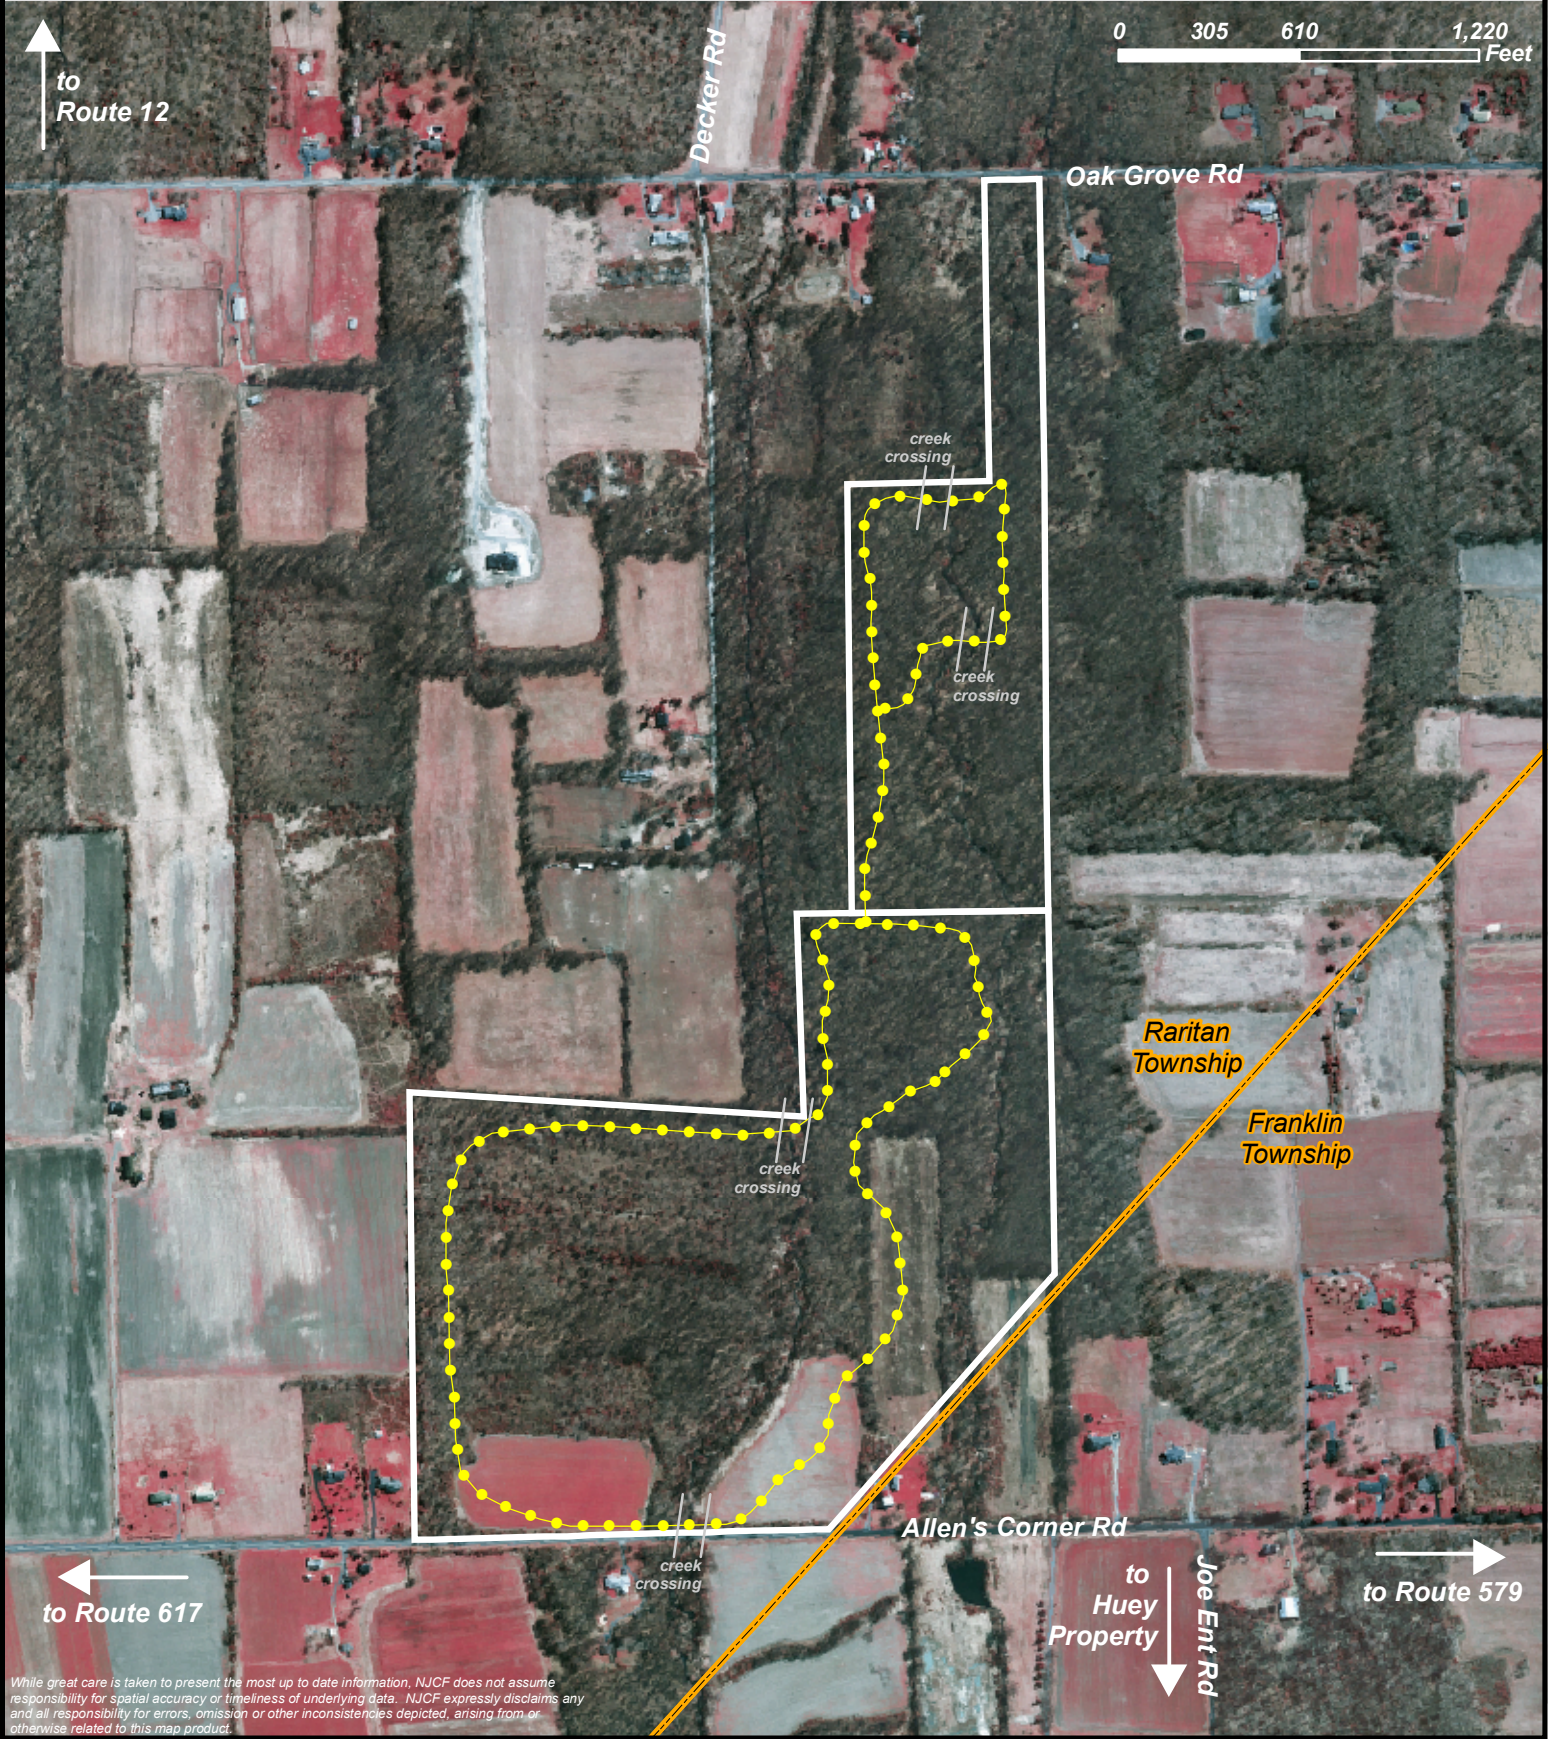

Trails - Turnquist & Orbach Properties
 Raritan Township, Hunterdon County
 Wickecheoke Creek Greenway

-  Trail *
-  Property Boundaries
- * approximate location

While great care is taken to present the most up to date information, NJCF does not assume responsibility for spatial accuracy or timeliness of underlying data. NJCF expressly disclaims any and all responsibility for errors, omission or other inconsistencies depicted, arising from or otherwise related to this map product.