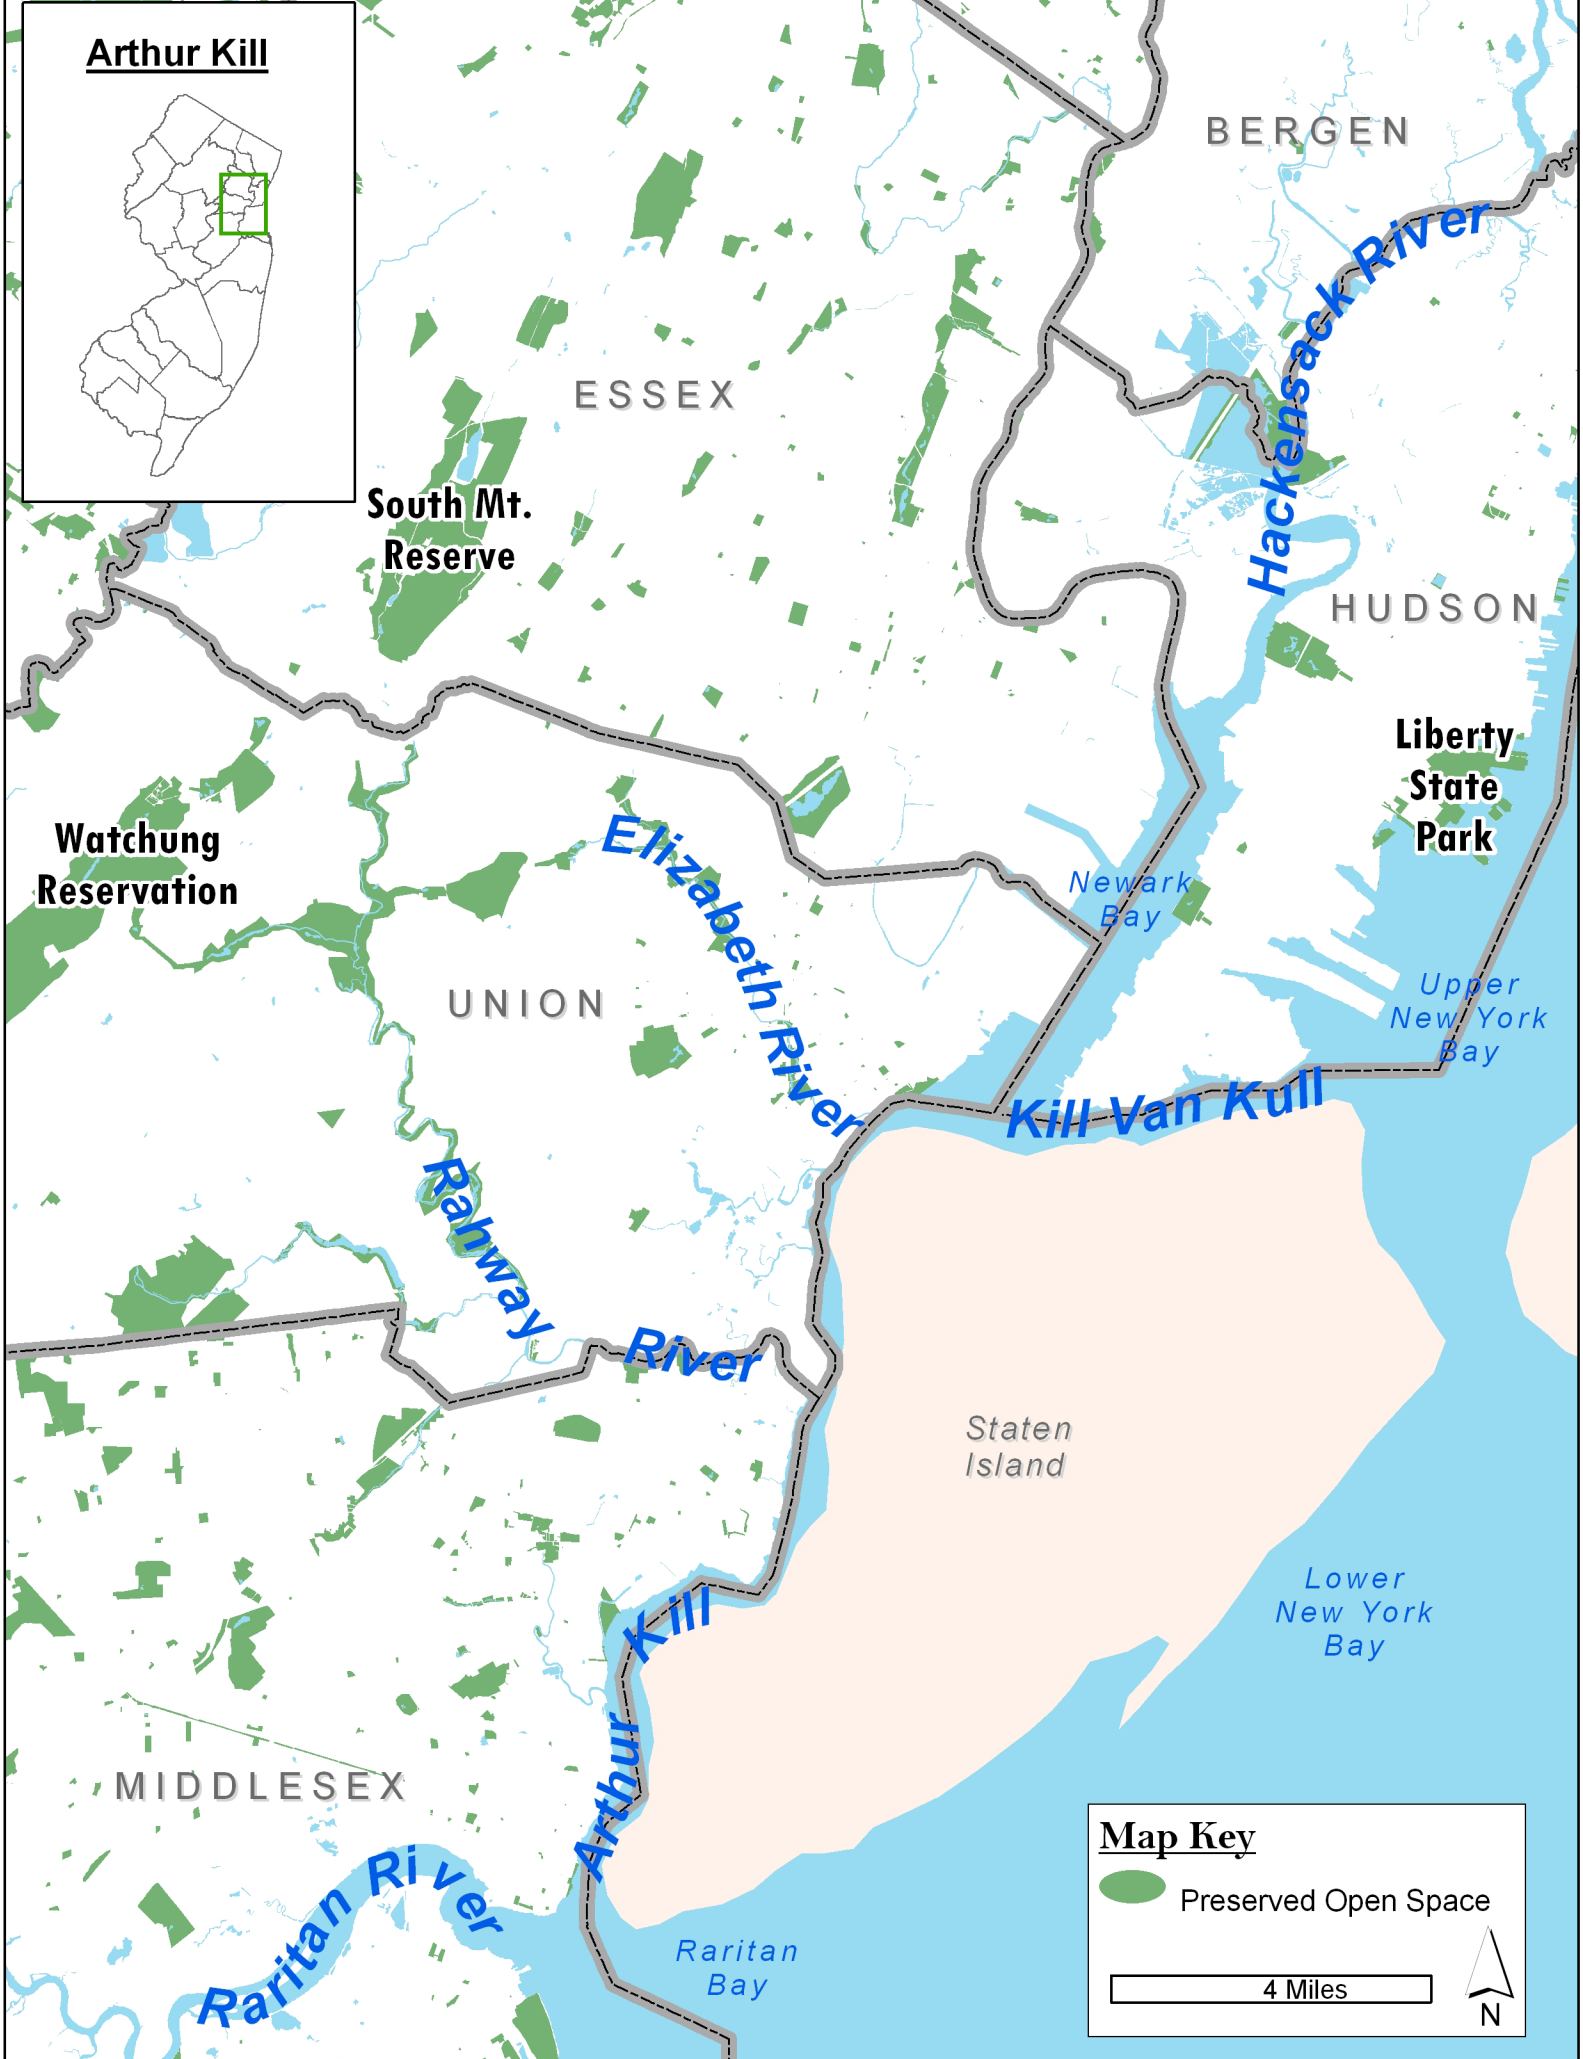

Arthur Kill

BERGEN

ESSEX

HUDSON

South Mt.
Reserve

Liberty
State
Park

Watchung
Reservation

UNION

Newark
Bay

Upper
New York
Bay

Elizabeth River

Kill Van Kull

Rahway
River

Staten
Island

Lower
New York
Bay

Arthur
Kill

MIDDLESEX

Raritan River

Raritan
Bay

Map Key

-  Preserved Open Space

4 Miles